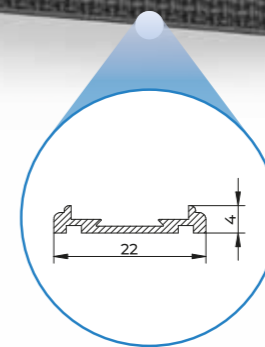

UPPER TRACK
Weight gr/mt: 457*

STARTING/ARRIVING CHANNEL
Weight gr/mt: 308*

HANDLE BAR
Weight gr/mt: 471*

PROFILE FOR MAGNET
Weight gr/mt: 120*

BOTTOM TRACK 4MM
Weight gr/mt: 98,5*

SHARKNET II - MEDIUM

- ZEROQUATTRO grey mesh
- ZEROOTTO
- BILATERAL black mesh
- SG metallic grey mesh
- Double Sales Panel
- Mesh samples
- SharkNet head