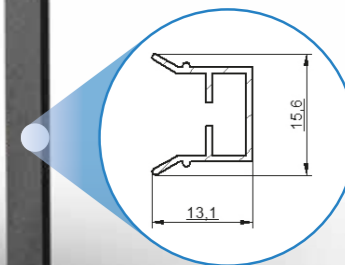

UPPER TRACK
Weight gr/mt: 457*

STARTING/ARRIVING CHANNEL
Weight gr/mt: 308*

HANDLE BAR
Weight gr/mt: 471*

PROFILE FOR MAGNET
Weight gr/mt: 120*

BOTTOM TRACK 4MM
Weight gr/mt: 98,5*

SHARKNET II - MEDIUM

- ZEROQUATTRO grey mesh
- ZEROOTTO
- BILATERAL black mesh
- SG metallic grey mesh
- Double Sales Panel
- Mesh samples
- SharkNet head