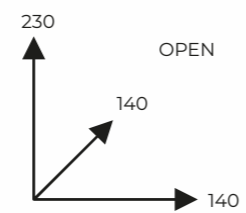

- ZEROQUATTRO grey mesh
- ZEROOTTO
- BILATERAL black mesh
- SG metallic grey mesh
- Double Sales Panel
- Mesh samples
- SharkNet head

700 €
NET PRICE