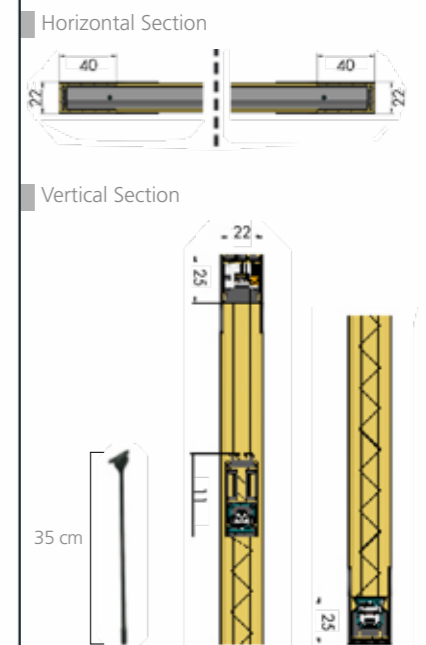

OVERALL DIMENSIONS and SECTIONED DRAWINGS

European Patent N 1701641

For Large Dimensions

Central (or Decentralized) Opening, 22 mm, 4 or 8 mm on floor

MAXIMUM SIZE:
W 5000mm, H 3400mm

Over these measures we don't guarantee the product and we'll made only under responsibility of the customer

OVERALL DIMENSIONS and SECTIONED DRAWINGS

European Patent N 1701641

Double Opening

22 mm, 4 or 8 mm on floor

MAXIMUM SIZE:
W 2500mm, H 3400mm

Over these measures we don't guarantee the product and we'll made only under responsibility of the customer

OVERALL DIMENSIONS and SECTIONED DRAWINGS

European Patent N 1701641

Triple Opening

22 mm, 4 or 8 mm on floor

MAXIMUM SIZE:
W 5000mm, H 3400mm

Over these measures we don't guarantee the product and we'll made only under responsibility of the customer

OVERALL DIMENSIONS and SECTIONED DRAWINGS

European Patent N 1701641

No tracks on floor

22 mm, vertical opening

MAXIMUM SIZE:
W 2050mm, H 2500mm

Over these measures we don't guarantee the product and we'll made only under responsibility of the customer