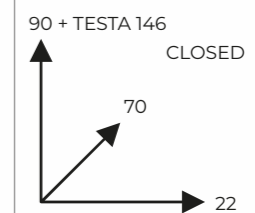

700 €
NET PRICE

SHARKNET III - SMALL

- ZEROQUATTRO grey mesh
- BILATERAL black mesh
- SG grey mesh
- Double Sales Panel
- Mesh samples
- SharkNet head

240 €
NET PRICE

COLOR BOX

- Mesh colors
- Real profile colors
- Fabric colors