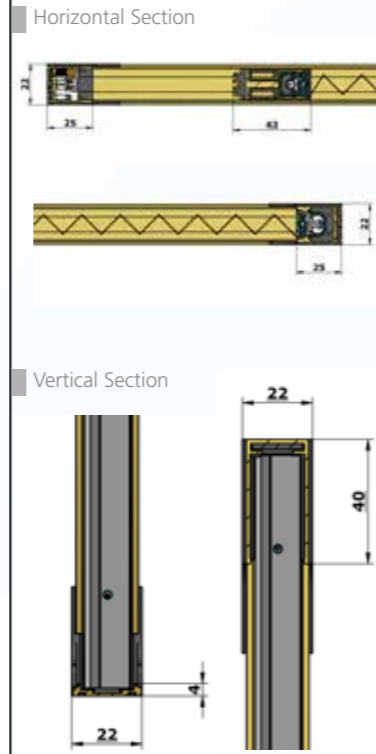

OVERALL DIMENSIONS and SECTIONED DRAWINGS