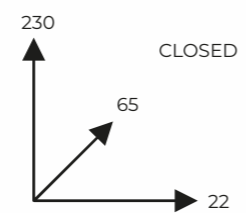

- ZEROQUATTRO grey mesh
- ZEROOTTO
- BILATERAL black mesh
- SG metallic grey mesh
- Double Sales Panel
- Mesh samples
- SharkNet head

700 €
NET PRICE