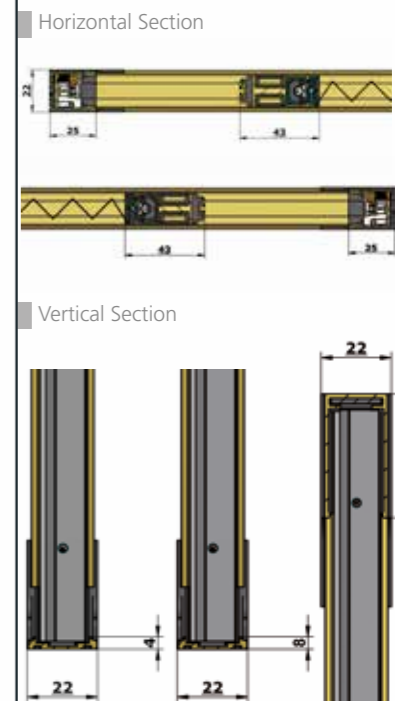

OVERALL DIMENSIONS and SECTIONED DRAWINGS

European Patent N 1701641

For Large Dimensions

Central (or Decentralized) Opening, 22 mm, 4 or 8 mm on floor

MAXIMUM SIZE:
W 5000mm, H 3400mm

Over these measures we don't guarantee the product and we'll made only under responsibility of the customer

OVERALL DIMENSIONS and SECTIONED DRAWINGS

European Patent N 1701641

Double Opening

22 mm, 4 or 8 mm on floor

MAXIMUM SIZE:
W 2500mm, H 3400mm

Over these measures we don't guarantee the product and we'll made only under responsibility of the customer