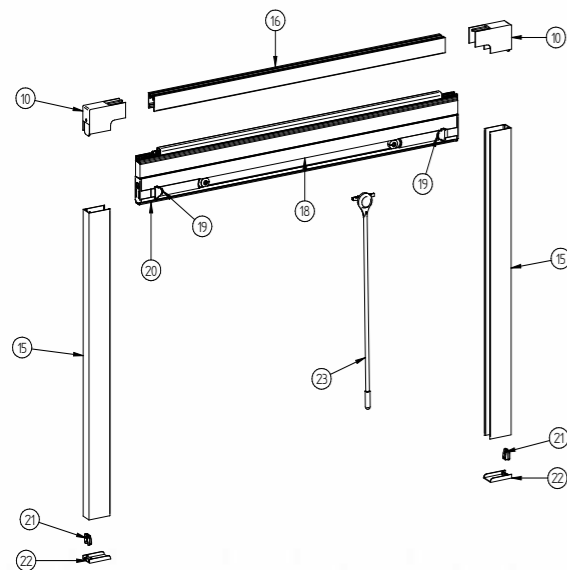

ZEROQUATTRO/ZEROOTTO COMPONENTS

Position	Name	Quantity
10	Top corner	2 pieces
11	Bottom corner	2 pieces
12	Shock absorber	2 pieces
13	Arriving	1 piece
14	Magnet	2 pieces
15	Top track	1 piece
16	Starting	1 piece
17	Bottom track	1 piece
18	Handle-bar	1 piece

ESSEGI COMPONENTS

Position	Name	Quantity
10	Top corner	2 pieces
15	Bottom corner	2 pieces
16	Starting	1 piece
18	Handle-bar	1 piece
19	Shock absorber for Essegi	4 pieces
20	Brush	1 piece
21	Wire tensioner cursor Essegi	2 pieces
22	Essegi basis	2 pieces
23	Essegi rod	1 piece