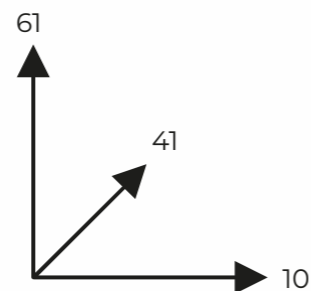

SHARKNET IV - SHARKDESK

- ZEROQUATTRO black mesh
- Double Sales Panel

79 €
NET PRICE