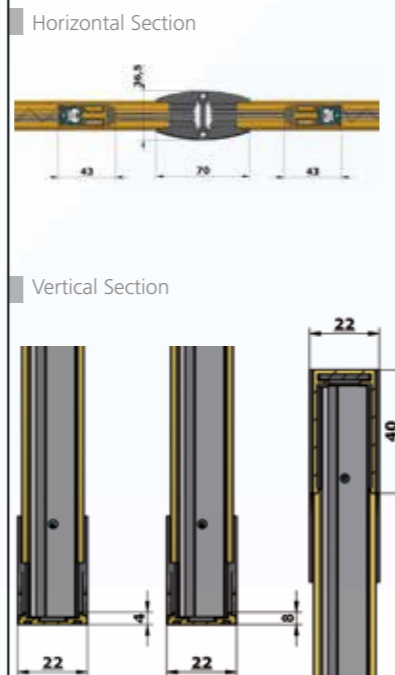

OVERALL DIMENSIONS and SECTIONED DRAWINGS

European Patent N 1701641

More Protection Against the Wind

Pleated Insect Screen, 22 mm, 8 mm on floor

MAXIMUM SIZE:
W 2500mm, H 3400mm

Over these measures we don't guarantee the product and we'll made only under responsibility of the customer

OVERALL DIMENSIONS and SECTIONED DRAWINGS

European Patent N 1701641

For Large Dimensions

Central (or Decentralized) Opening, 22 mm, 4 or 8 mm on floor

MAXIMUM SIZE:
W 5000mm, H 3400mm

Over these measures we don't guarantee the product and we'll made only under responsibility of the customer