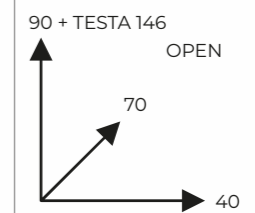

700 €
NET PRICE

SHARKNET III - SMALL

- ZEROQUATTRO grey mesh
- BILATERAL black mesh
- SG grey mesh
- Double Sales Panel
- Mesh samples
- SharkNet head

240 €
NET PRICE

COLOR BOX

- Mesh colors
- Real profile colors
- Fabric colors