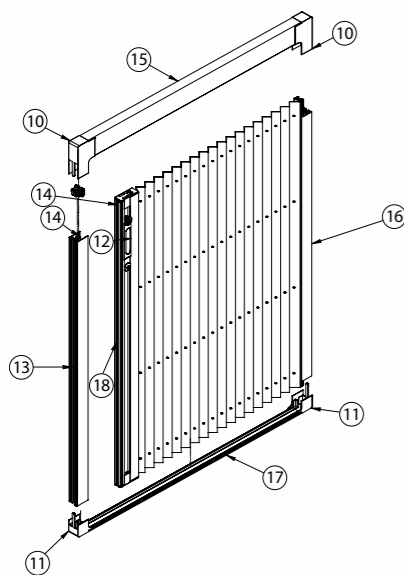

SCREEN KIT COMPONENTS

Position	Name	Quantity
1	Pleated mesh	1 piece
2	Profile for mesh	2 pieces
3	Profile to stop the mesh	2 pieces
4	Protection in PVC	2 pieces
5	Stop spring	10 pieces
6	Spring	10 pieces
7	Intermediate pulley	10 pieces
8	Final pulley	2 pieces
9	Tensioning device	2 pieces

ZEROQUATTRO/ZEROOTTO COMPONENTS

Position	Name	Quantity
10	Top corner	2 pieces
11	Bottom corner	2 pieces
12	Shock absorber	2 pieces
13	Arriving	1 piece
14	Magnet	2 pieces
15	Top track	1 piece
16	Starting	1 piece
17	Bottom track	1 piece
18	Handle-bar	1 piece

ESSEGI COMPONENTS

Position	Name	Quantity
10	Top corner	2 pieces
15	Bottom corner	2 pieces
16	Starting	1 piece
18	Handle-bar	1 piece
19	Shock absorber for Essegi	4 pieces
20	Brush	1 piece
21	Wire tensioner cursor Essegi	2 pieces
22	Essegi basis	2 pieces
23	Essegi rod	1 piece