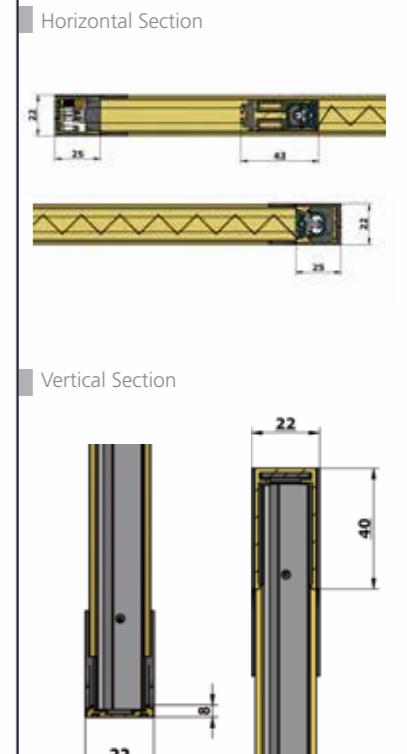

OVERALL DIMENSIONS and SECTIONED DRAWINGS