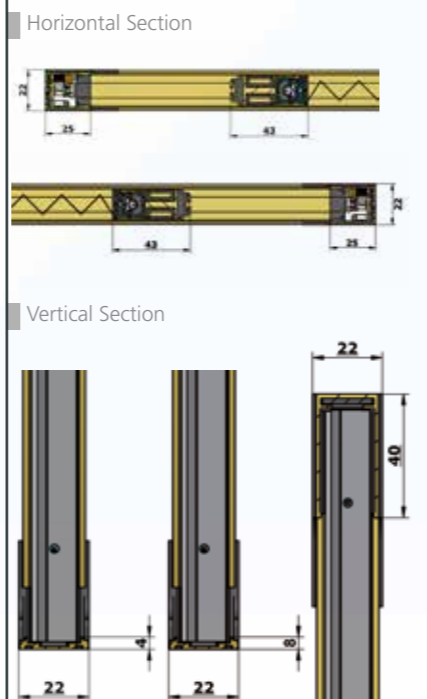

OVERALL DIMENSIONS and SECTIONED DRAWINGS

European Patent N 1701641

For Large Dimensions

Central (or Decentralized) Opening, 22 mm, 4 or 8 mm on floor

MAXIMUM SIZE:
W 5000mm, H 3400mm

Over these measures we don't guarantee the product and we'll made only under responsibility of the customer

OVERALL DIMENSIONS and SECTIONED DRAWINGS

European Patent N 1701641

Double Opening

22 mm, 4 or 8 mm on floor

MAXIMUM SIZE:
W 2500mm, H 3400mm

Over these measures we don't guarantee the product and we'll made only under responsibility of the customer

OVERALL DIMENSIONS and SECTIONED DRAWINGS

European Patent N 1701641

Triple Opening

22 mm, 4 or 8 mm on floor

MAXIMUM SIZE:
W 5000mm, H 3400mm

Over these measures we don't guarantee the product and we'll made only under responsibility of the customer

OVERALL DIMENSIONS and SECTIONED DRAWINGS

European Patent N 1701641

No tracks on floor

22 mm, vertical opening

MAXIMUM SIZE:
W 2050mm, H 2500mm

Over these measures we don't guarantee the product and we'll made only under responsibility of the customer