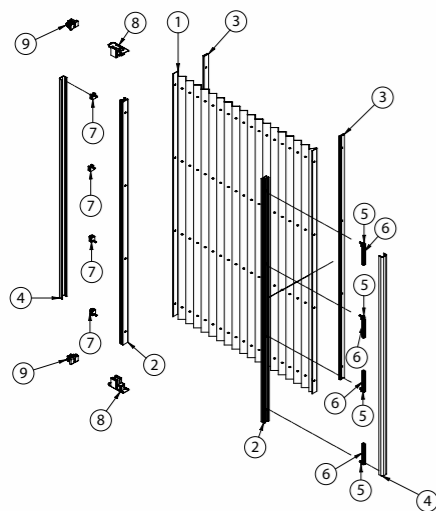

SCREEN KIT COMPONENTS

Position	Name	Quantity
1	Pleated mesh	1 piece
2	Profile for mesh	2 pieces
3	Profile to stop the mesh	2 pieces
4	Protection in PVC	2 pieces
5	Stop spring	10 pieces
6	Spring	10 pieces
7	Intermediate pulley	10 pieces
8	Final pulley	2 pieces
9	Tensioning device	2 pieces