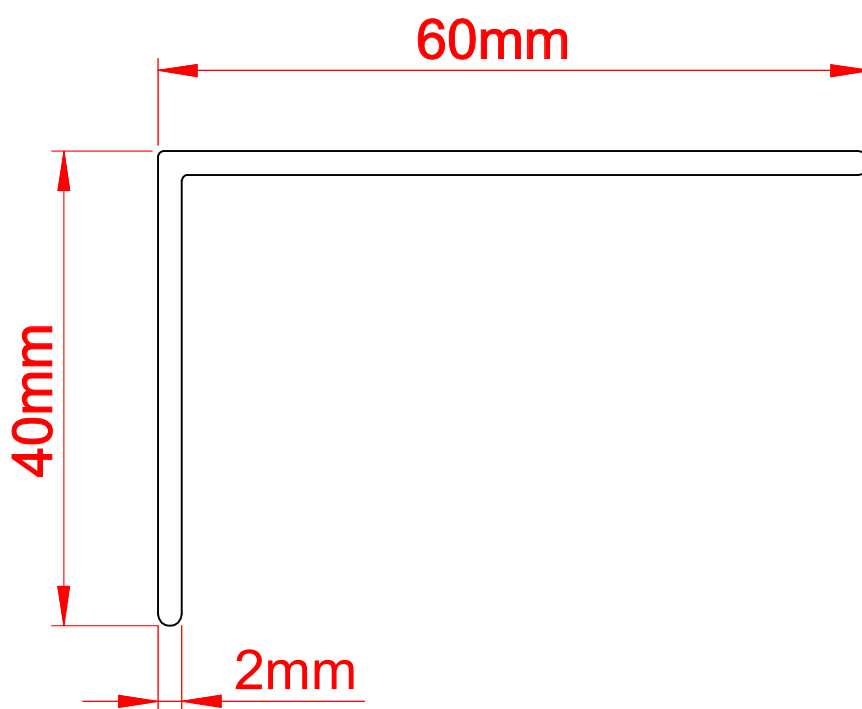

Pinela Carport

Gutter

Pinela Carport

Post

Pinela Carport

L-profile

Pinela Carport

Roofing Sheet

Projection carport (mm)	Thickness Roofing (mm)
3000	0,75
3500	0,75
4000	0,88
4500	1
5052	1.25