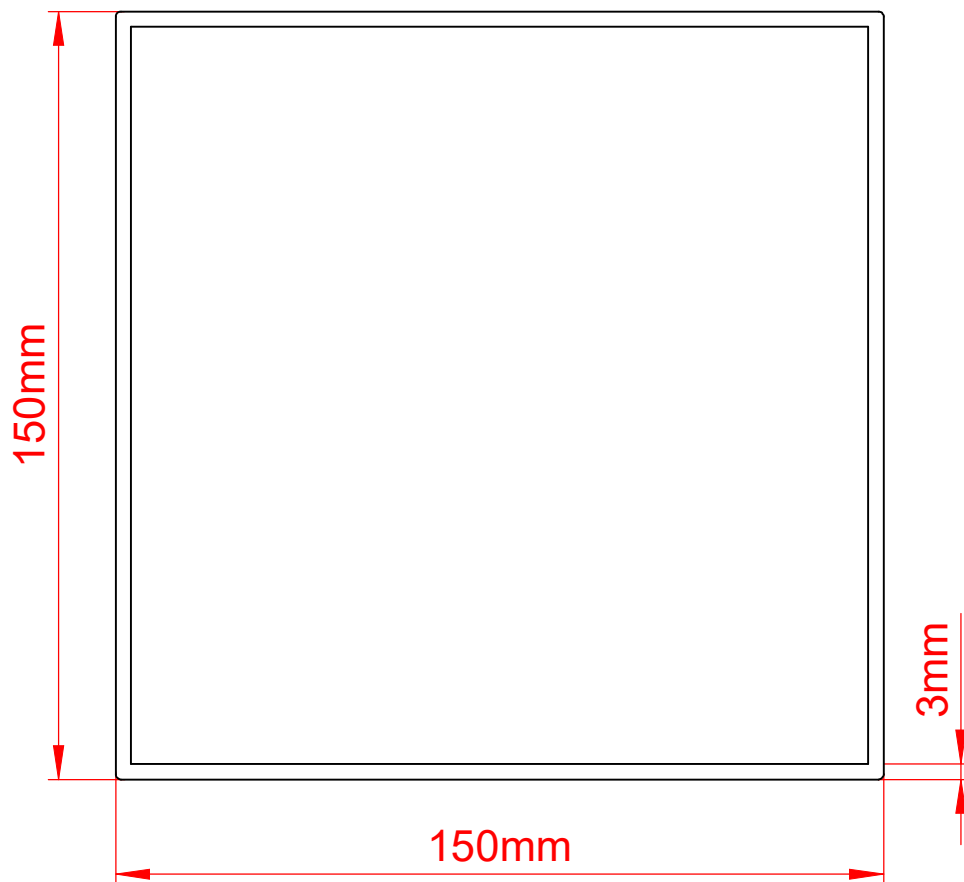

Pinela Carport

Gutter

Pinela Carport

Post

Pinela Carport

L-profile

Pinela Carport

Roofing Sheet

Projection carport (mm)	Thickness Roofing (mm)
3000	0,75
3500	0,75
4000	0,88
4500	1
5052	1.25