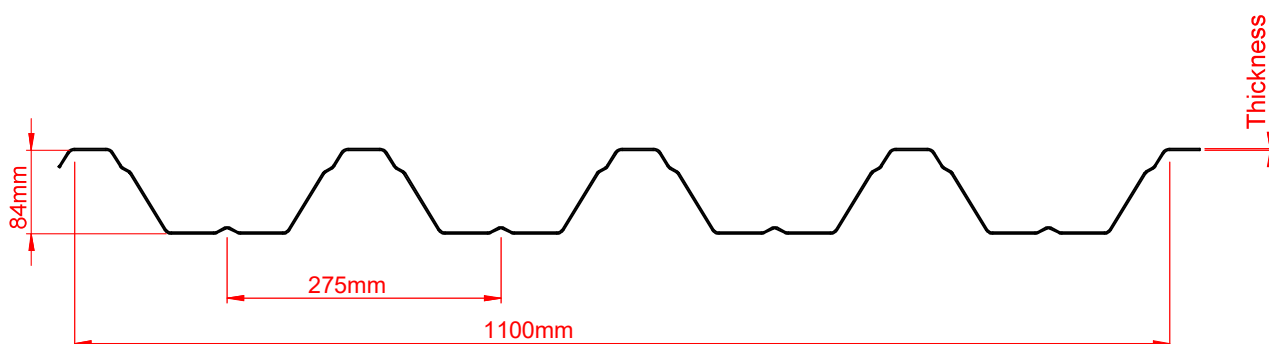

Pinela Carport

Gutter

Pinela Carport

Post

Pinela Carport

L-profile

Pinela Carport

Roofing Sheet

Projection carport (mm)	Thickness Roofing (mm)
3000	0,75
3500	0,75
4000	0,88
4500	1
5052	1.25