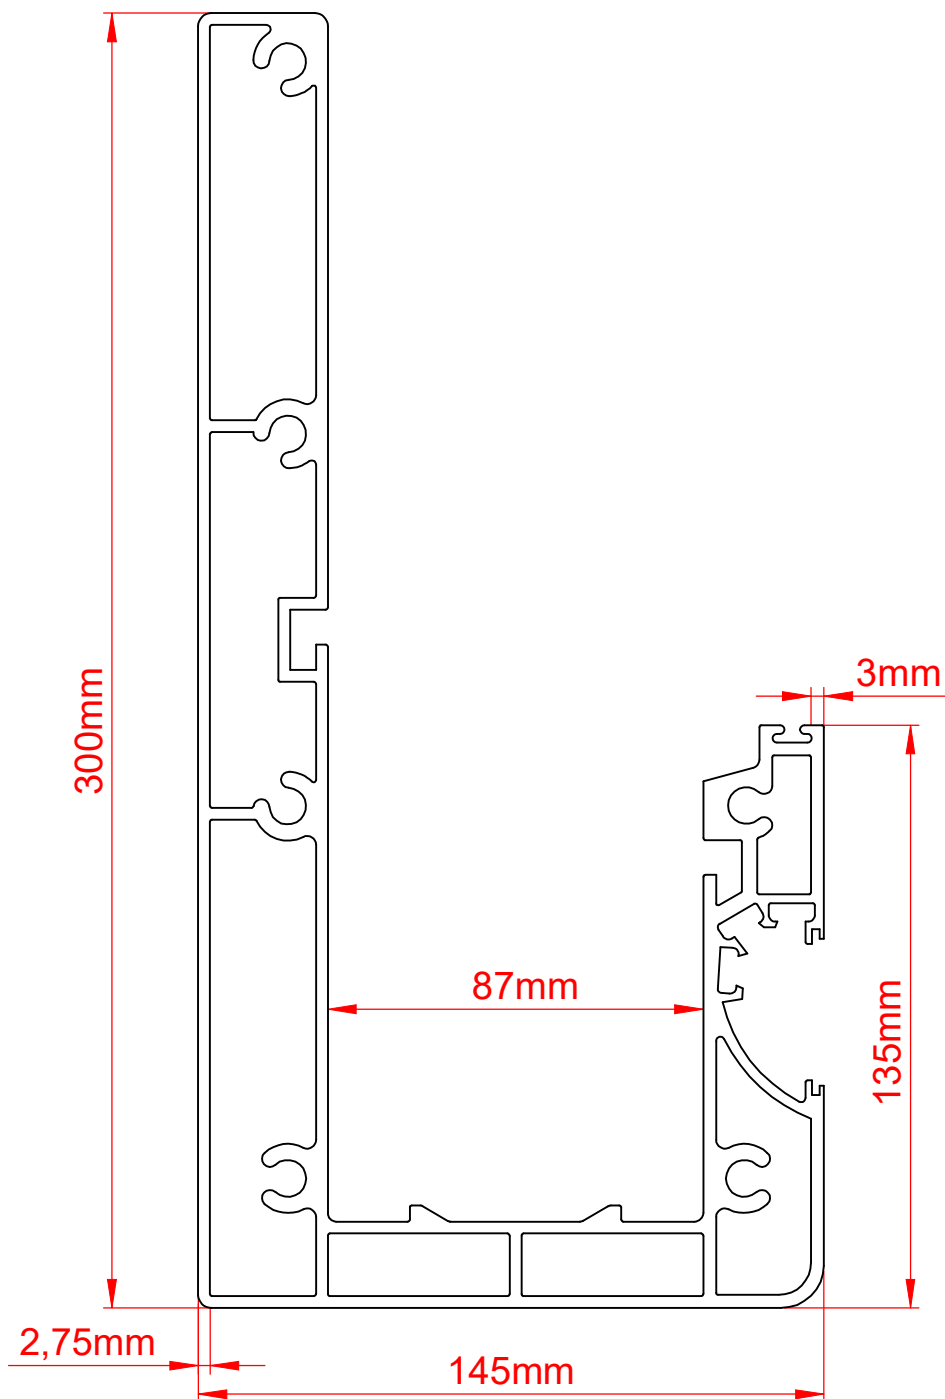

Pinela Carport

Gutter

Pinela Carport

Post

Pinela Carport

L-profile

Pinela Carport

Roofing Sheet

Projection carport (mm)	Thickness Roofing (mm)
3000	0,75
3500	0,75
4000	0,88
4500	1
5052	1.25